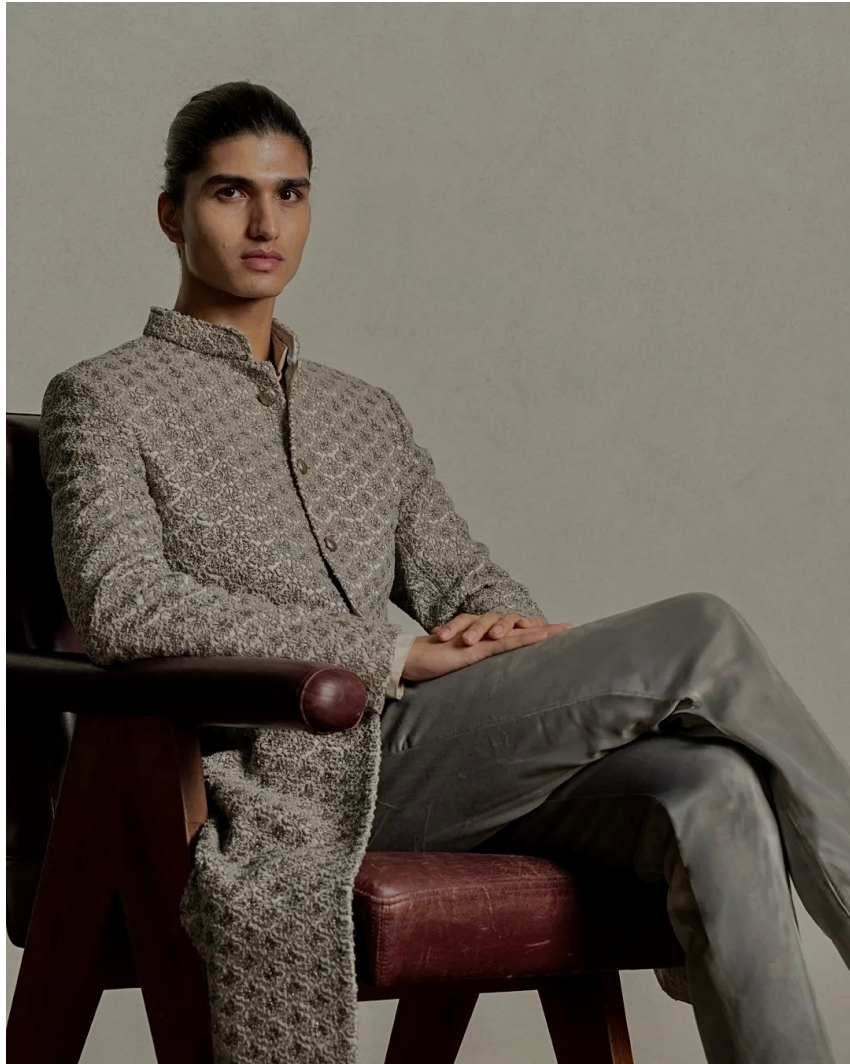

Aman Sharma

Height: 187.00 CM / 6'1" | **Bust:** 92.00 cm / 36.2" | **Waist:** 71.00 cm / 28.0" | **Hips:** 87.00 cm / 34.3" | **Hair:** black | **Eyes:** dark brown | **Shoe Size:** 43.00 EU / Unknown US