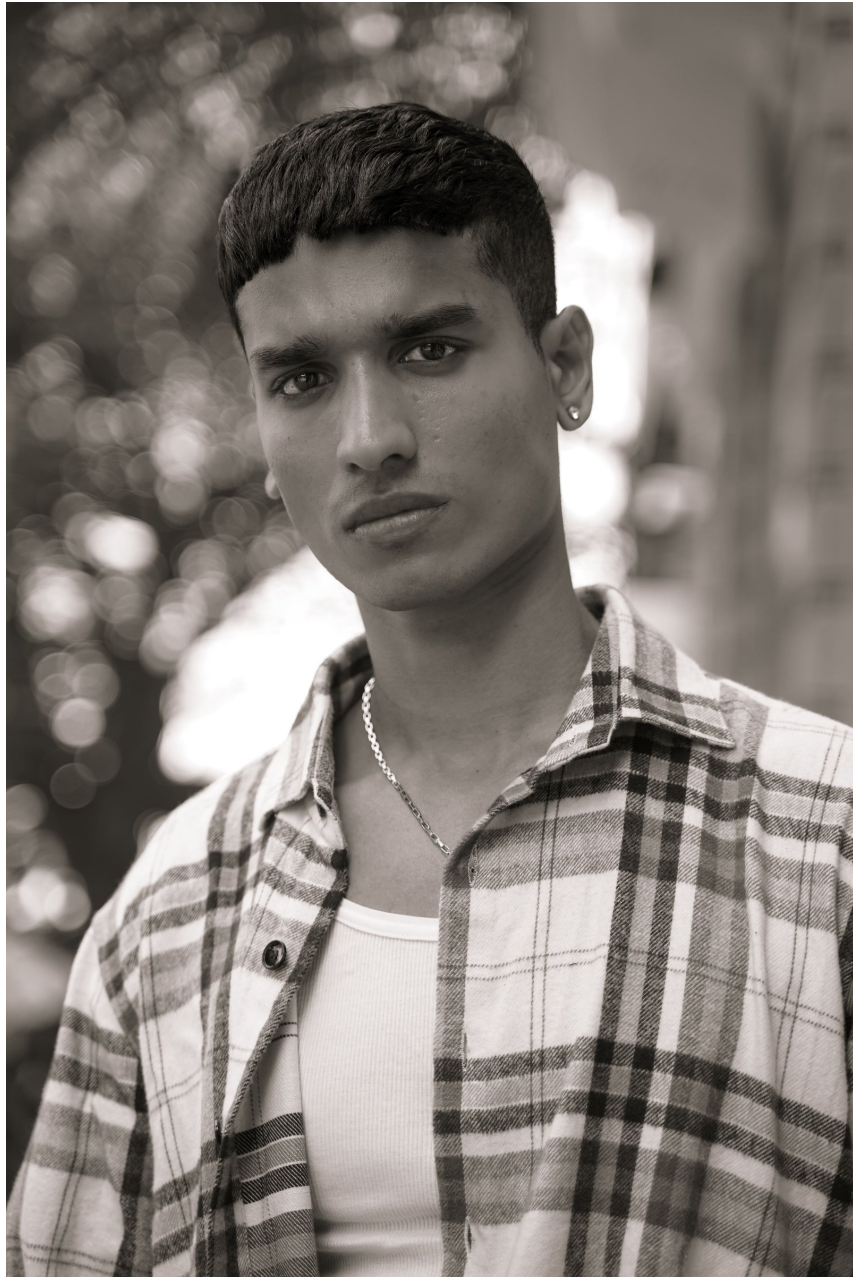

Deepesh Suresh Dikale

Height: 187.00 CM / 6'1" | **Bust:** 95.25 cm / 37.5" | **Waist:** 78.74 cm / 31.0" | **Hips:** 93.98 cm / 37.0" | **Hair:** Black | **Eyes:** Dark brown | **Shoe Size:** 44.00 EU / Unknown US