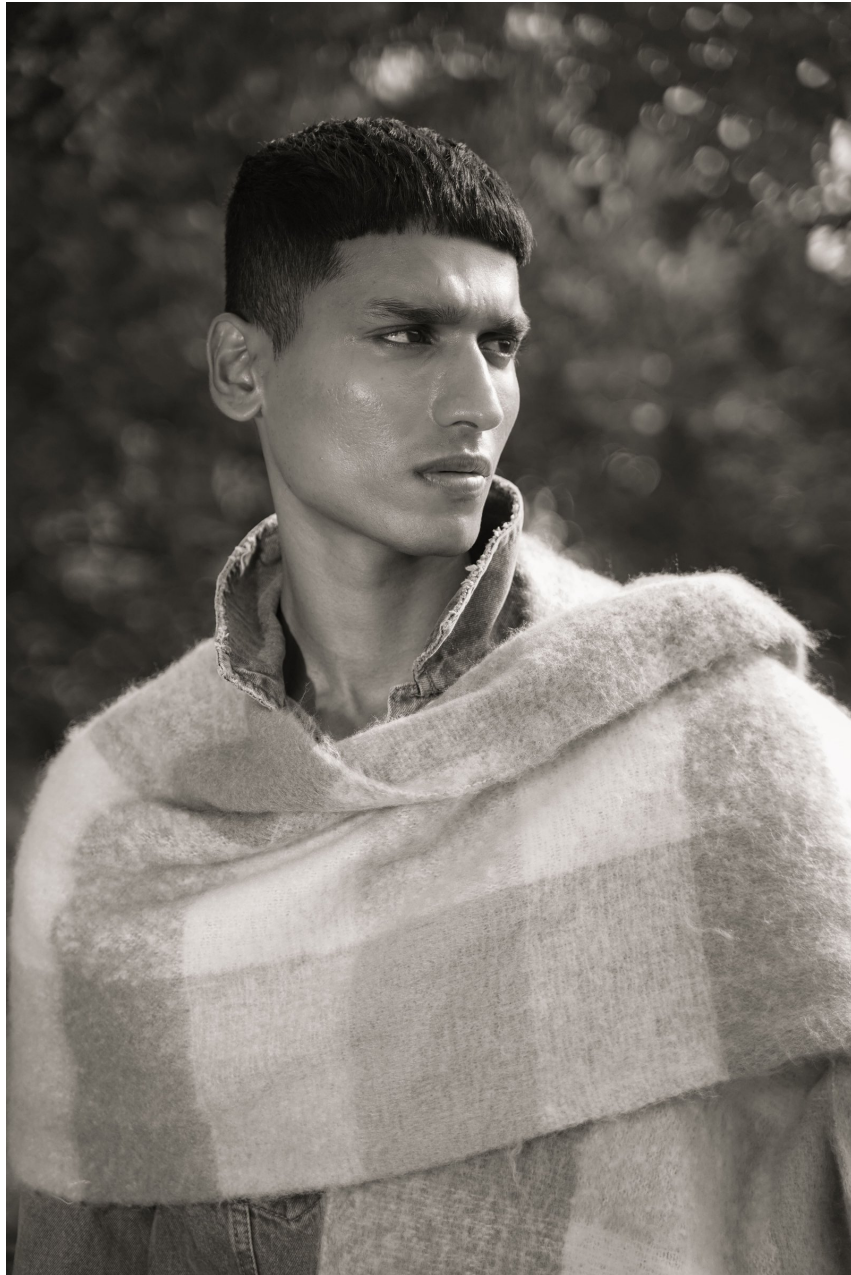

Deepesh Suresh Dikale

Height: 187.00 CM / 6'1" | **Bust:** 95.25 cm / 37.5" | **Waist:** 78.74 cm / 31.0" | **Hips:** 93.98 cm / 37.0" | **Hair:** Black | **Eyes:** Dark brown | **Shoe Size:** 44.00 EU / Unknown US