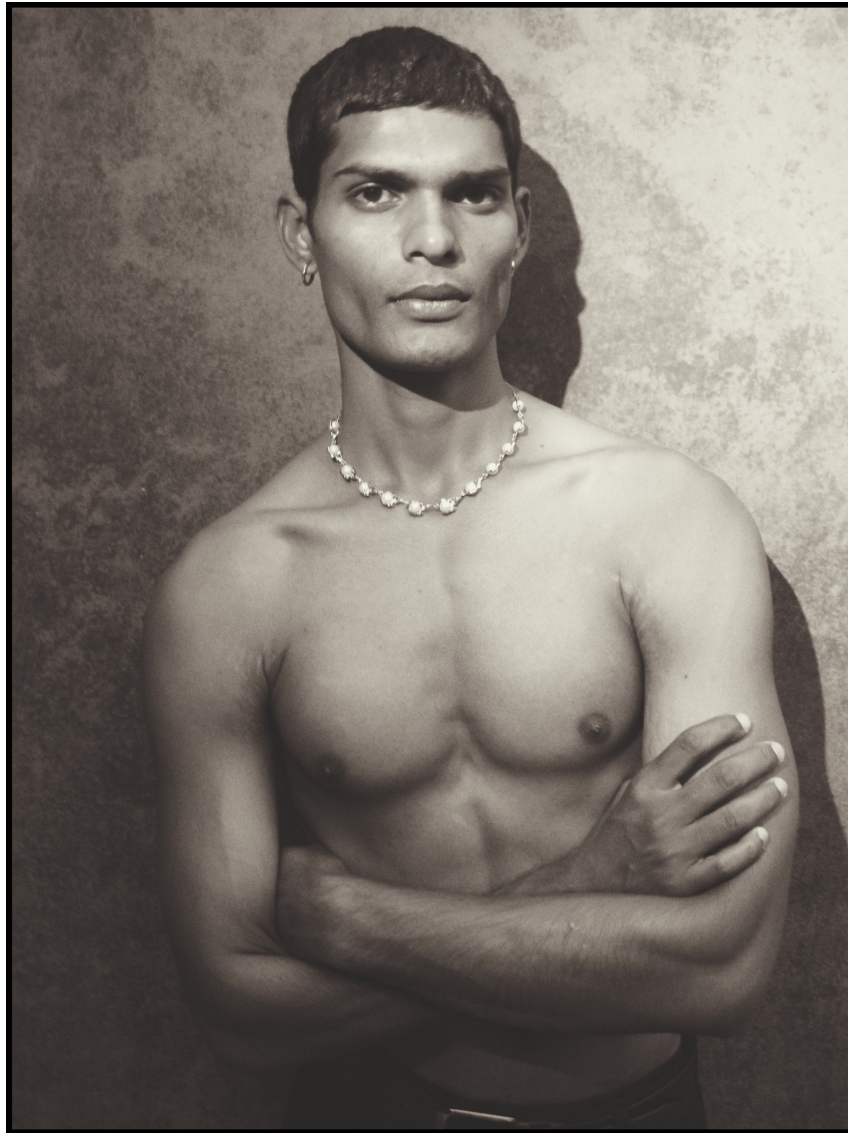

Sidhant Gupta

Height: 184.00 CM / 6'0" | **Bust:** 92.70 cm / 36.5" | **Waist:** 71.10 cm / 28.0" | **Hips:** 91.40 cm / 36.0" | **Hair:** Black | **Eyes:** Black | **Shoe Size:** 44.00 EU / Unknown US