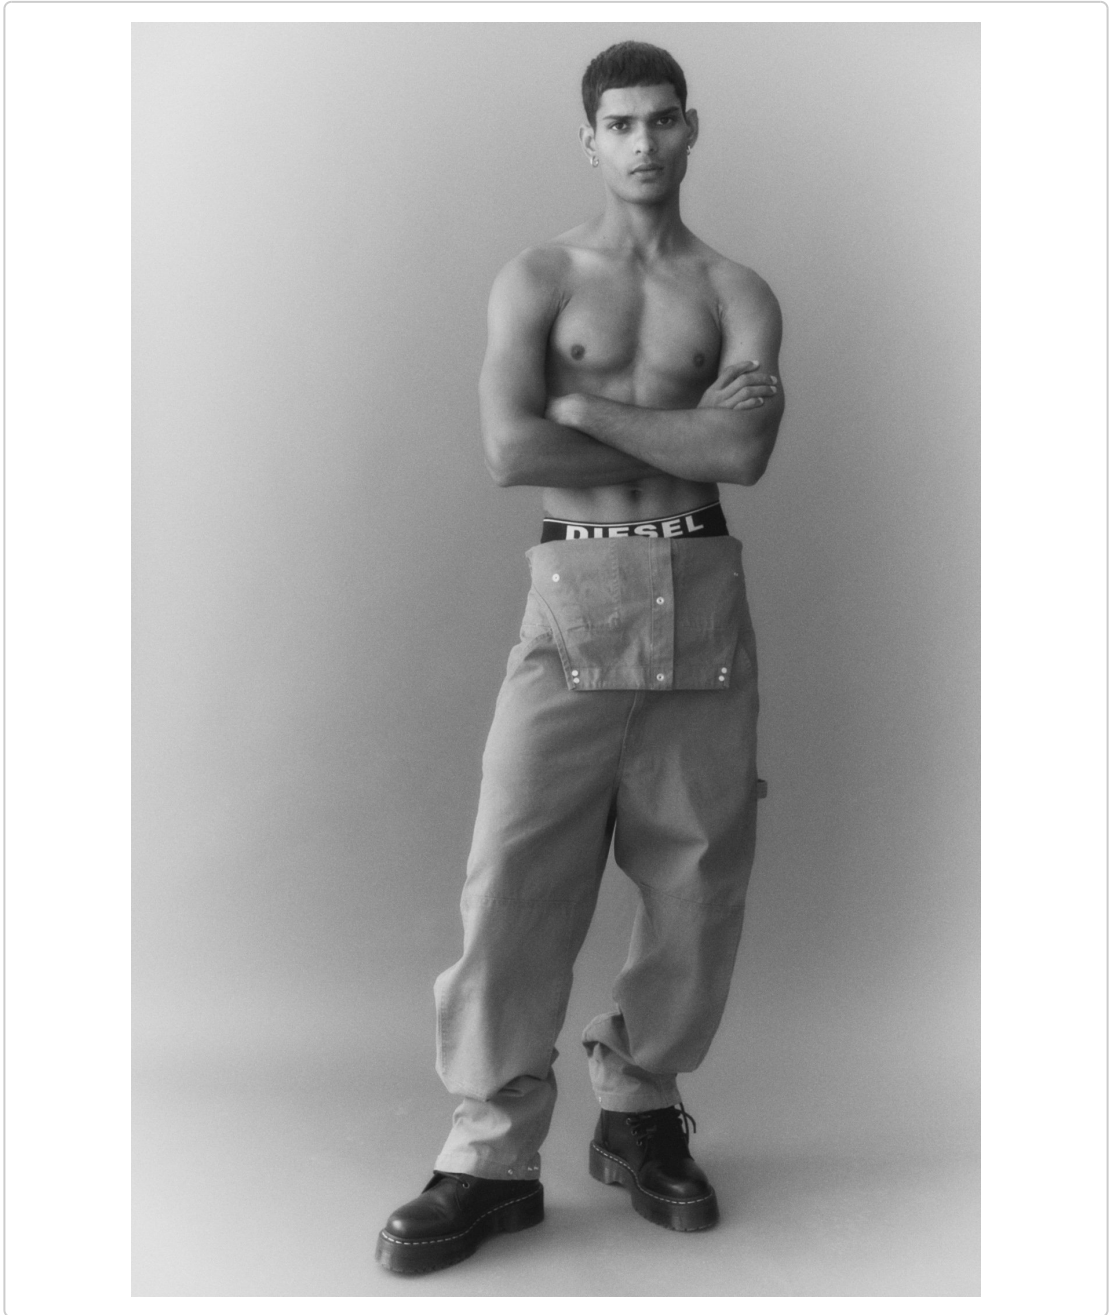

Sidhant Gupta

Height: 184.00 CM / 6'0" | **Bust:** 92.70 cm / 36.5" | **Waist:** 71.10 cm / 28.0" | **Hips:** 91.40 cm / 36.0" | **Hair:** Black | **Eyes:** Black | **Shoe Size:** 44.00 EU / Unknown US