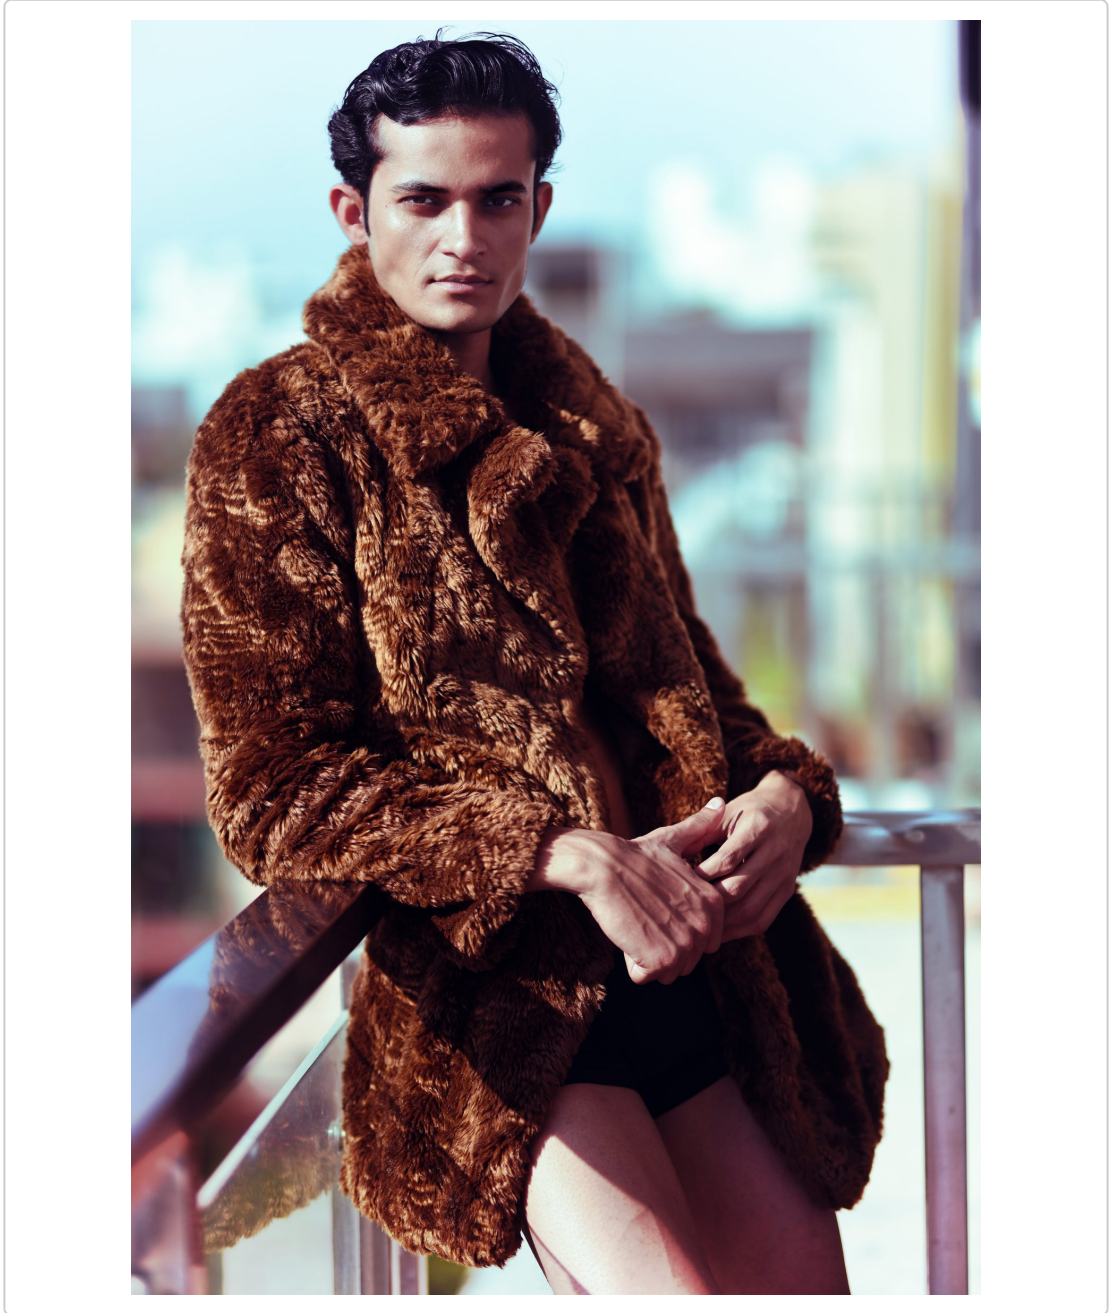

Prakhar Pratap Singh

Height: 188.00 CM / 6'2" | **Bust:** 94.00 cm / 37.0" | **Waist:** 76.20 cm / 30.0" | **Hips:** 89.00 cm / 35.0" | **Hair:** Black | **Eyes:** Brown | **Shoe Size:** 44.00 EU / Unknown US